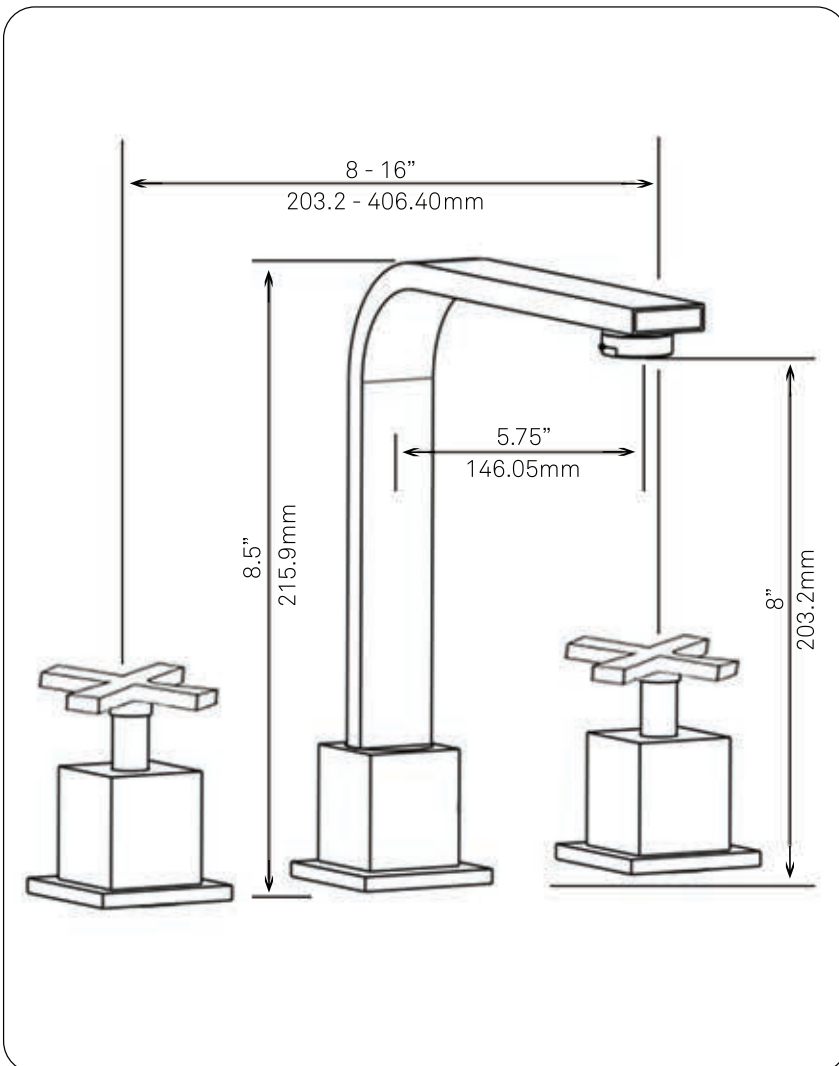

NBF-836MB MULD Widespread 2-Handle Lav Faucet, Matte Black

Requested By: _____

Specific Features: _____

STANDARD SPECIFICATIONS:

- Lavatory faucet with matte black finish
- Double handles
- 8 - 16" widespread
- Solid brass construction
- Three holes, deck mount installation
- 1.375 or 1.5-inch counter diameter hole required
- cUPC and AB1953 low lead compliant
- NSF 61 and NSF 372 certified

WARRANTY:

- Limited lifetime warranty
- See www.NovattoInc.com for details

COORDINATING ACCESSORIES:

- PUD-MB-0 pop-up drain with overflow
- Glacier Ice Restoration and Sealer kit

NOTES

Novatto reserves the right (1) to make changes in specifications and materials, and (2) to change or discontinue models, both without notice or obligation. Dimensions are for reference only, see www.NovattoInc.com for finish options and product availability.